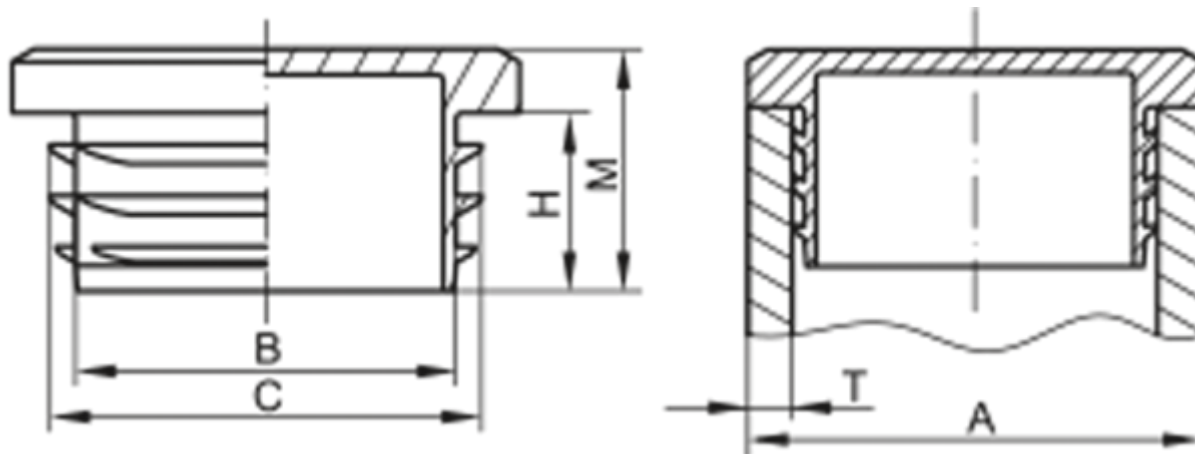

# Data Sheet

Article number: 59GPN260Q40403

Description: KLEE Square plugs GPN 260 - 40x40 (Wall thickness 3)

## Measures

---

A = 40x40

B = 32

C = 36

H = 14

M = 19

T = 3